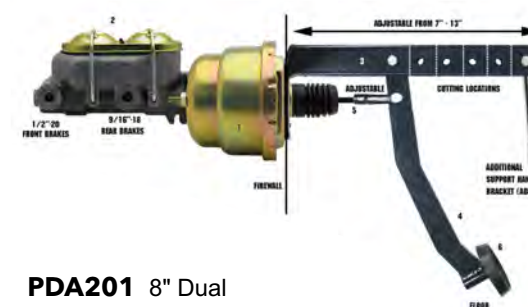

Universal Pedal Units

- **PDA201** 8" Dual
- **PDA202** 7" Dual
- **PDA203** 7" Single

Universal Firewall Mount Bolt-on Power Unit Under Dash Pedal & Brake Booster & Master Cylinder Pedal Pivot Point Adjustable from 7" to 13"