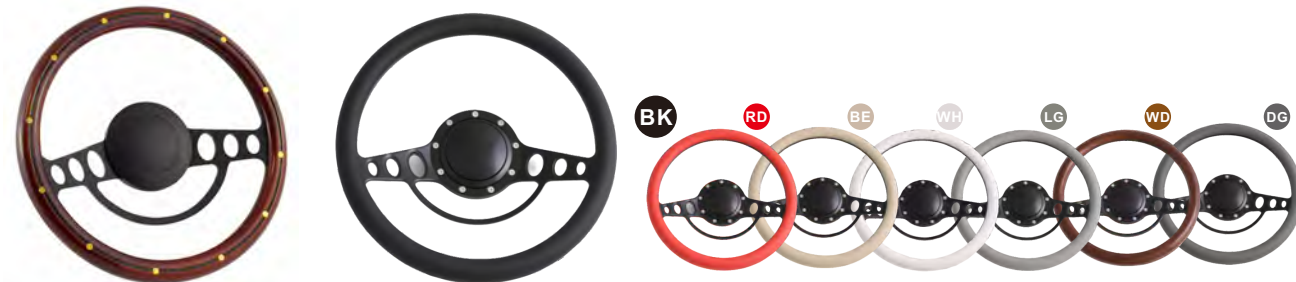

SWWS69B   **SWWS63B**

Wood Steering Wheel Riveted
Different Colors Available   15" Billet Black Spoke Steering Wheel + Black Half Wrap, Different Colors Available

Wood Steering Wheel Riveted
Different Colors Available