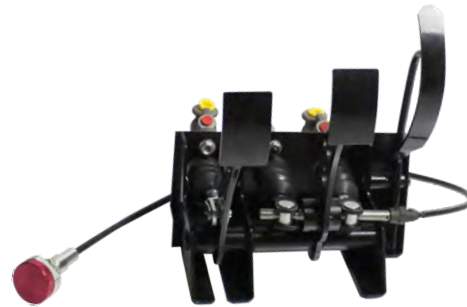

PDA02

Floor Mounted Hydraulic Racing Pedal