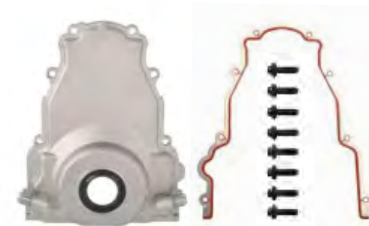

TCK014 BK PL

SB CHEVY STAMPED STEEL TIMING
CHAIN COVER Kit
Black, Polished

TCK015 BK PL

SB Chevy Steel 2pc timing chain cover
Black, Polished

TCK004 BK PL ST

LS Aluminum Timing Cover Kit with CPS
Provision, 2-Piece
Satin,Black, Polished