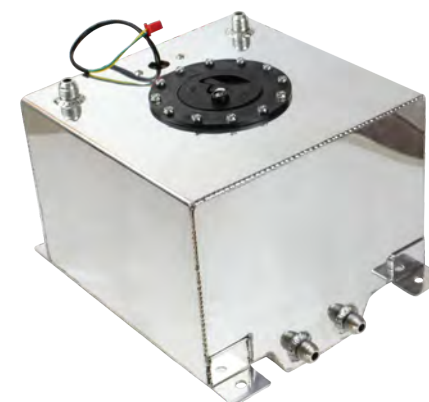

Plastic Cap w/Sender

Parts No.	Description	Black	Red	Blue
TA25CS-10L	10L Polished with Sender			
TA25AS-20L	20L Polished with Sender			
TA25GS-30L	30L Polished with Sender			
TA25BS-40L	40L Polished with Sender			
TA25ES-50L	50L Polished with Sender			
TA25DS-60L	60L Polished with Sender			
TA25FS-80L	80L Polished with Sender