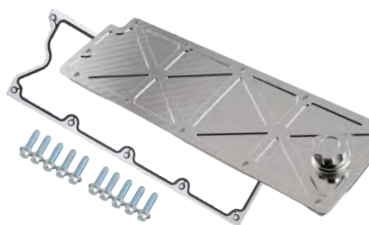

VPC009 BK PL RA

Billet Aluminum Trussed Valley Cover w/Oil Fill&Gasket for GM LS2/LS3/LS7/LSX