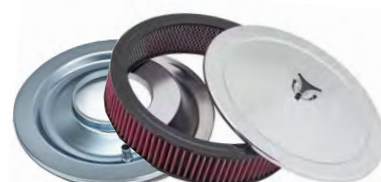

AFTC29 BL CH

14X3" Steel Top Chrome/Black Recessed Base, Paper Filter Flat Base for choice