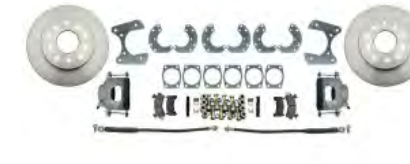

DBCK017

Universal Ford 9" Rear-end Universal Disc Brake Kit No E-brake