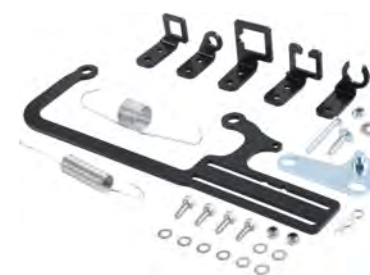

TBCK03

Adjustable EZ-EFI Cable Mount Kit for Automatic Transmission