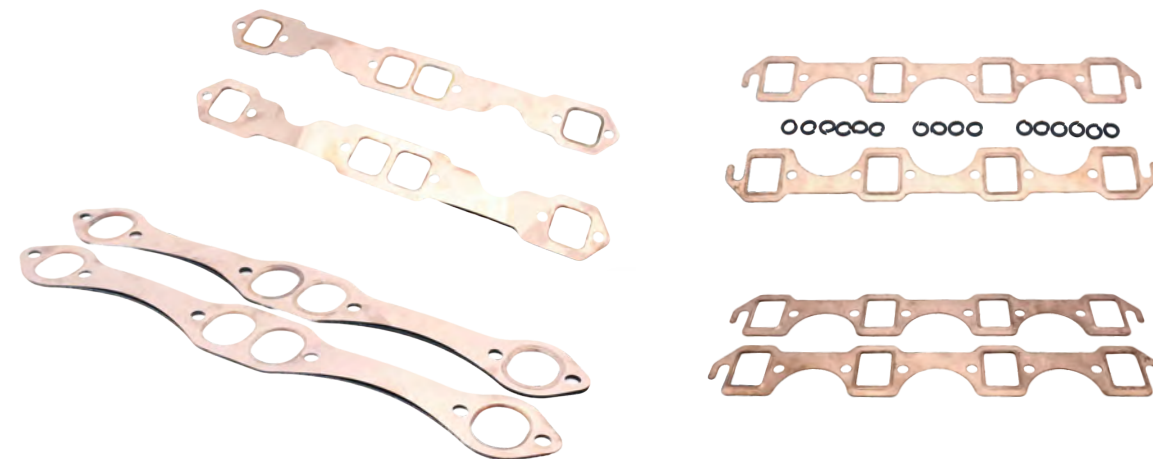

MH01

Universal Exhaust Muffler Hanger
Black/Blue/Red/Yellow

MH02

Universal Exhaust Muffler Hanger
Black/Blue/Red/Yellow

MH03

Universal Exhaust Muffler Hanger
Black/Blue/Red/Yellow

TSD002

Turbo Sound M
OD 23mm Tail Pipe 37-48mm

TSD003

Turbo Sound L
OD 27mm Tail Pipe 44-45mm

TSD004

Turbo Sound XL
OD 31mm Tail Pipe 56-85mm

TSD001

Turbo Sound S
OD 18mm Tail Pipe 32-43mm

EGTS-K01

K-Type EGT Thermocouple Temperature Probe
1/8" NPT Thread Exposed Tip Connector

EGTS-K02

K-Type EGT Thermocouple Temperature Probe
1/8" NPT Thread Exposed Tip Connector

EXGS001-2.5

Copper Collector Gasket Inside
Diameter 2.5" w/Bolts

EXGS001-3

Copper Collector Gasket Inside
Diameter 3" w/Bolts

EXGS001-3.5

Copper Collector Gasket Inside
Diameter 3.5" w/Bolts

Part Number	Description
EXGS002	55-91 SBC Copper Seal Exhaust Gasket, Round Port 1.5"
EXGS003	55-91 SBC Copper Seal Exhaust Gasket, Square Port 1.45" X 1.48"
EXGS004	55-91 SBC Copper Seal Exhaust Gasket, Round Port 1.63"
EXGS005	55-91 SBC Copper Seal Exhaust Gasket, Large Race Port 1.45" X 1.55"
EXGS006	92-97 SBC Copper Seal Exhaust Gasket, LT1 LT4 D Shape Port 1.52" X 1.51"
EXGS007	SBC Copper Seal Exhaust Gasket, Round Port 1.41"
EXGS008	SBC Copper Seal Exhaust Gasket, Square Port 1.38" X 1.38"
EXGS009	SBC Copper Seal Exhaust Gasket, D Shape Port 1.38" X 1.38"
EXGS010	65-90 BBC Copper Seal Exhaust Gasket, Round Port 1.92"
EXGS011	65-90 BBC Copper Seal Exhaust Gasket, Rectangular Port 1.85" X 1.90"
EXGS012	62-97 SBF Copper Seal Exhaust Gasket, Rectangular Port 1.12" X 1.48"
EXGS013	62-97 SBF 260-302 Copper Seal Exhaust Gasket, Oval Port 1.25" X 1.75"
EXGS014	SBF Copper Seal Exhaust Gasket, Rectangular Port 1.4" X 1.15"
EXGS015	58-65 BBF 352-390 Copper Seal Exhaust Gasket, Rectangular Port 1.56" X 2.32"
EXGS016	68-87 BBF 429-460 Copper Seal Exhaust Gasket, Rectangular Port 1.25" X 2.08"
EXGS017	SB Chrysler 273-318 Copper Seal Exhaust Gasket, Rectangular Port 1.00" X 1.64"
EXGS018	BB Chrysler 383-440 Copper Seal Exhaust Gasket, Rectangular Port 1.78" X 1.48"
EXGS019	Oldsmobile Copper Seal Exhaust Gasket, Rectangular Port 1.55" X 1.92"
EXGS020	Pontiac Copper Seal Exhaust Gasket, Oval/D-Shaped Port 1.55" X 1.94"
EXGS021	AMC/Jeep 304-401 Copper Seal Exhaust Gasket, Dog Leg Port 1.25" X 1.75"