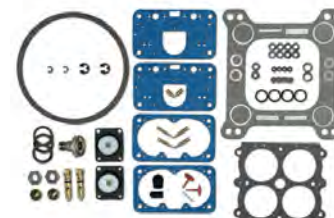

Aluminum Carburetor Spacer Kit
3/4" Open Port w/Gaskets&Hardware

CRSP06-05

Aluminum Carburetor Spacer Kit 4Bbl
1/2" Ported w/Gaskets&Hardware

CRSP06-1

Aluminum Carburetor Spacer Kit 4Bbl
1" Ported w/Gaskets&Hardware