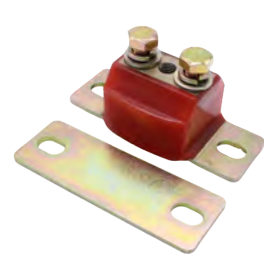

MBK043

Energy Suspension Transmission Mount
For 58-02 Chevy TH350 TH400 Rear
Red/Black Polyurethane