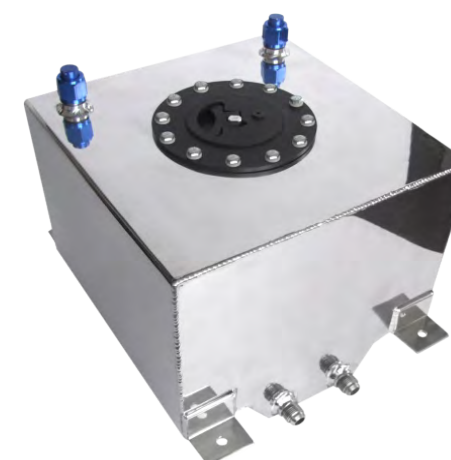

Plastic Cap w/o Sender

Parts No.	Description	Black	Red	Blue
TA25C-10L	10L Polished or Black without Sender			
TA25A-20L	20L Polished or Black without Sender			
TA25G-30L	30L Polished or Black without Sender			
TA25B-40L	40L Polished or Black without Sender			
TA25E-50L	50L Polished or Black without Sender			
TA25D-60L	60L Polished or Black without Sender			
TA25F-80L	80L Polished or Black without Sender