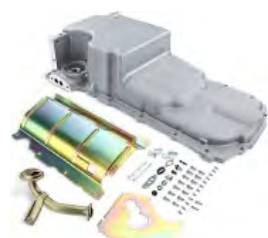

OPA010 BK PL ST

302-20 LT Retro Fit Oil Pan
Black, Polished, Satin