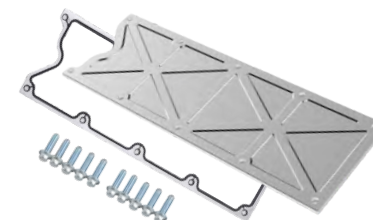

VPC003 BK PL RA

Billet Aluminum Trussed Valley Cover w/Gasket for GM LS1/LS6