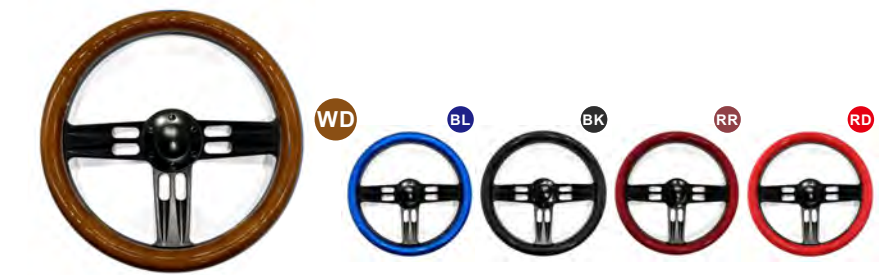

SWWS08B

15" Billet Black Spoke Steering Wheel + Color Wrap, Different Colors Available