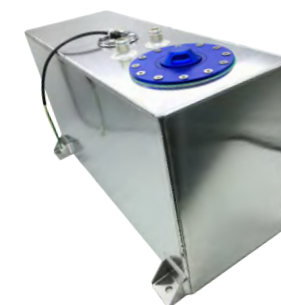

TA1681-60L RD BK BL

60L Fuel Cell w/Billet Cap & Sender