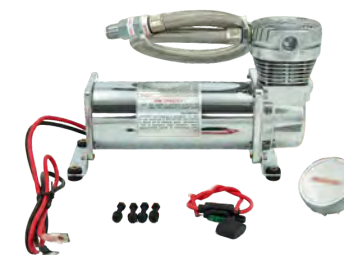

ATNK011

4 Gallon Aluminum Seamless Air Tank
OD 165mm x 640mm Length
Black/Polish/Chrome

ATNK012

5 Gallon Aluminum Seamless Air Tank
OD 165mm x 760mm (Length)
Black/Polish/Chrome

APMP001

Air Compressor Pump DC 12V 200PSI
Outlet 3/8NPT or 1/4NPT, Black