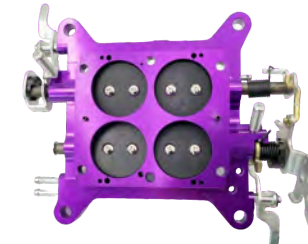

CRCH12

750CFM Performance Race Carburetor
Double Pumper

CRCH13

850CFM Performance Race Carburetor
Double Pumper

CRCH04-M

2 Barrel 500 CFM Manual Choke
For Holley 2300 Gasoline

CRCH04-E

2 Barrel 500 CFM Electronic Choke
For Holley 2300 Carb

CRCH05-E

4 Barrel 650 CFM Electric Choke
For Holley Brawler Double-Pumper 4150

CRCH14

650 CFM Mechanical Secondary
For Street Race Carb Black Purple

CRCH15

Universal 750 CFM Electric Choke
Brawler Street Carburetor