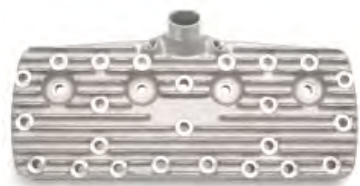

CYH008

Ford Flathead 1939-48 Cylinder Heads, Satin, Black, Polished

BK PL ST