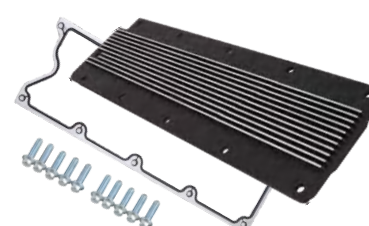

VPC007BK BK PL RA

Billet Aluminum Trussed Valley Cover w/Gasket for GM LS2/LS3/LS7/LSX