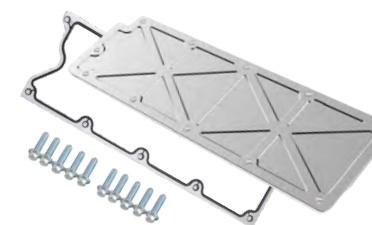

Polished Finned Aluminum Valley Cover w/Gasket For GM LS2 LS3 LS7 LSX

VPC007BK BK PL RA

Billet Aluminum Trussed Valley Cover w/Gasket for GM LS2/LS3/LS7/LSX

VPC008BK BK PL RA

Billet Aluminum Trussed Valley Cover w/Gasket for GM LS2/LS3/LS7/LSX