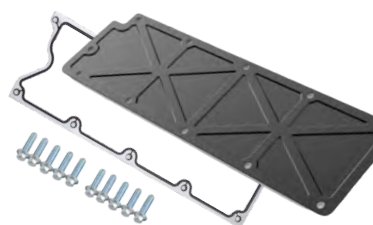

VPC008BK BK PL RA

Billet Aluminum Trussed Valley Cover w/Gasket for GM LS2/LS3/LS7/LSX