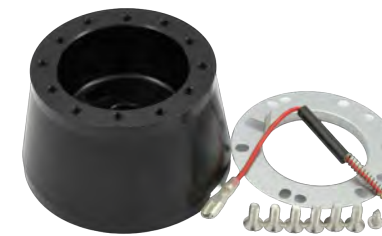

QH2213 BL SL BK RD GD PP
Aluminum Steering Wheel Hub 25mm Height

QH2223 CH BK
6 Bolt Steering Wheel Adapter Compatible with GM/Chevy Height 75mm(3")

QH2224 CH BK
6 Bolt Steering Wheel Adapter Compatible with GM/Chevy Height 60mm(2.36")