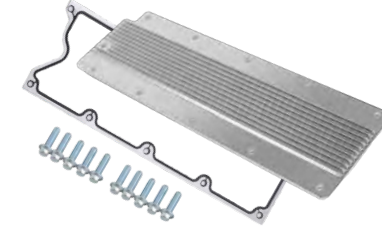

OPAG008 BK PL CH

Gasket, Oil Pan 1986-up SB Chevy (Black Neoprene)

OPAG009 BK PL CH

Gasket, Oil Pan LS (Grey Neoprene)

VPC006 BK PL RA

Billet Aluminum Valley Cover w/Gasket For LS Gen IV LS2 LS3 LS7 L92

VPC007PL BK PL RA