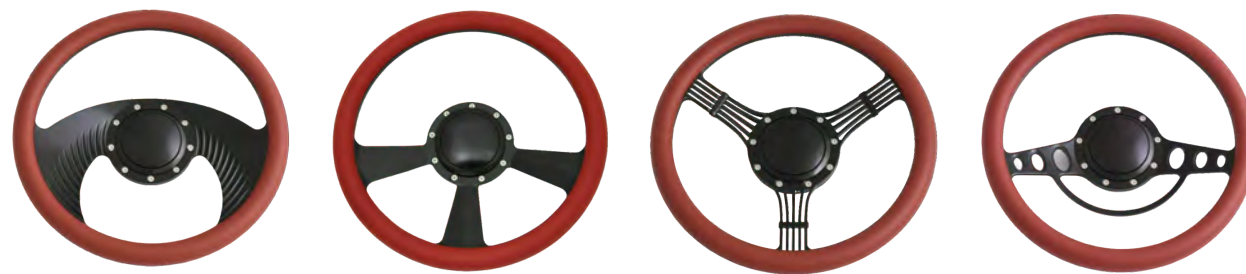

SWWS65 **SWWS66** **SWWS67** **SWWS68**

15" Billet Black Spoke Steering Wheel + Black Half Wrap, Different Colors Available

SWWS71

Wood Steering Wheel Riveted
Different Colors Available

SWWS72

15" Billet Chrome Spoke Steering Wheel + Color Wrap, Different Colors Available