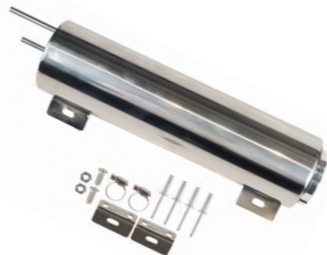

FMK05

Electric Fan Controller Kit

FMK06

Electric Fan Controller Kit

TA43SS-210 PL BK
Stainless Steel Overflow Tank
w/Mount 2"x10"

TA43SS-213 PL BK
Stainless Steel Overflow Tank
w/Mount 2"x13"

TA43SS-215 PL BK
Stainless Steel Overflow Tank
w/Mount 2"x15"