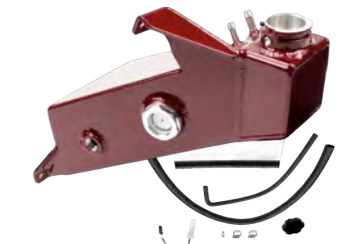

TA318 RD SL BK BL
Coolant Reservoir Tank
2019-2024 6.7L Cummins
OEM Replacement