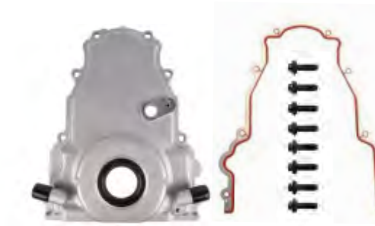

TCK006 BK PL ST

GM LS Gen3 Timing Cover Cast Aluminum
with CPS Provision -10 AN Oil Dain Return
Fittings Satin,Black, Polished