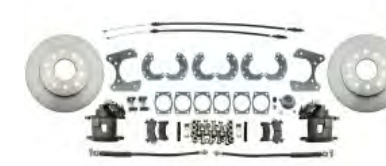

DBCK019

1957-1972 Full Size Ford Rear Conversion Kits