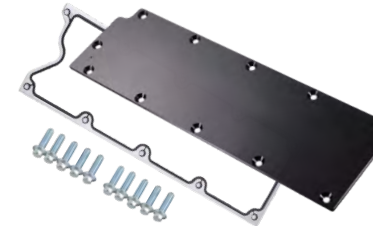

VPC006 BK PL RA

Billet Aluminum Valley Cover w/Gasket For LS Gen IV LS2 LS3 LS7 L92