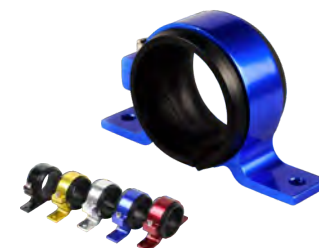

FPC01 RD BK BL
Single 60mm Dia Pump Bracket
Different Colors for Choice