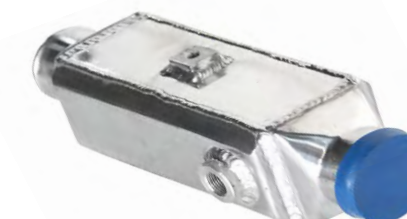

ICAWF05 SL BK SP
Water to Air Barrel Cooler 4.25" x 4.75" x 14"
Poish/Black/Spray-Painted