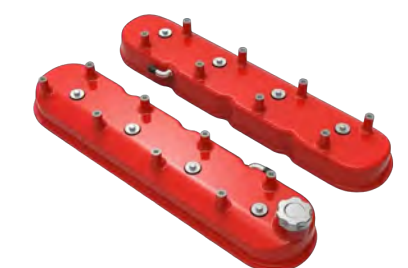

VCR406RD BK PL CL AD

GM LS Cast Aluminum Valve Cover
w/ Coil Mounting Posts, Tall
Polish, Black, Satin, Red, Orange